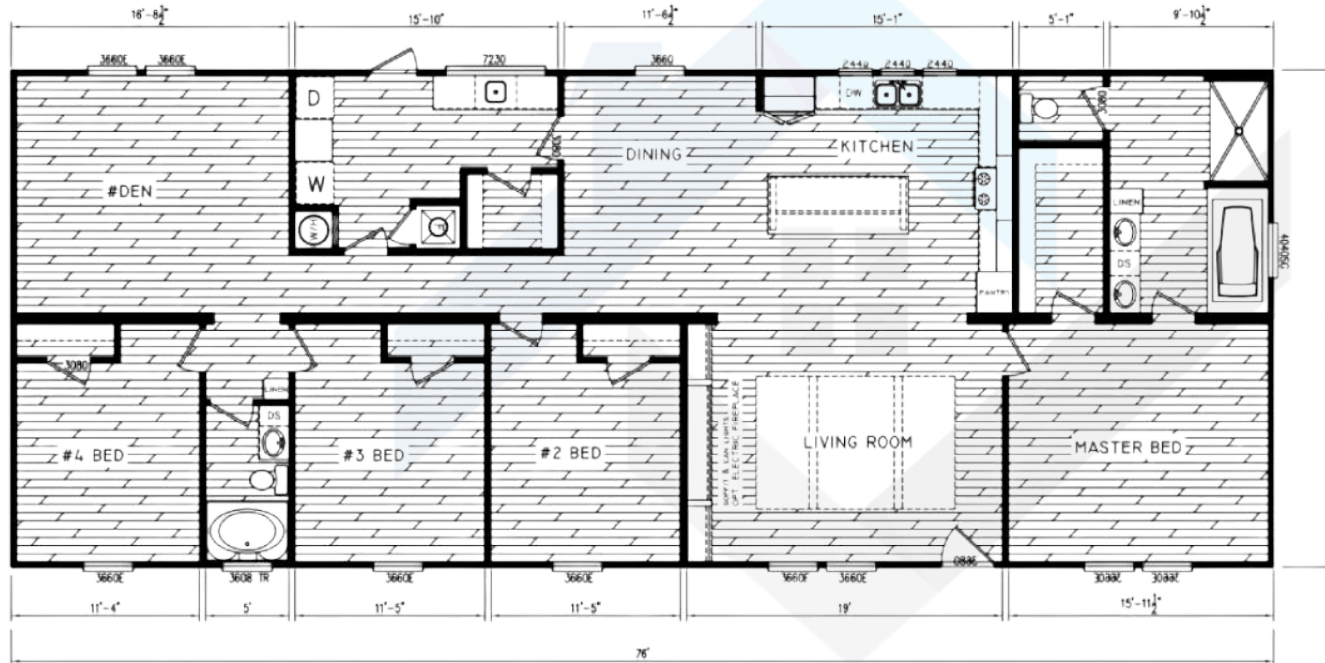

FLORIDA
PRE-FAB MODULAR HOMES

LIVE YOUR DREAM

THE DELILAH

TIMBER CREEK
HOUSING

 **4 BEDS**

 **2 BATHS**

 **2280 SF**

7265 SW SR 200
Ocala, FL 34476