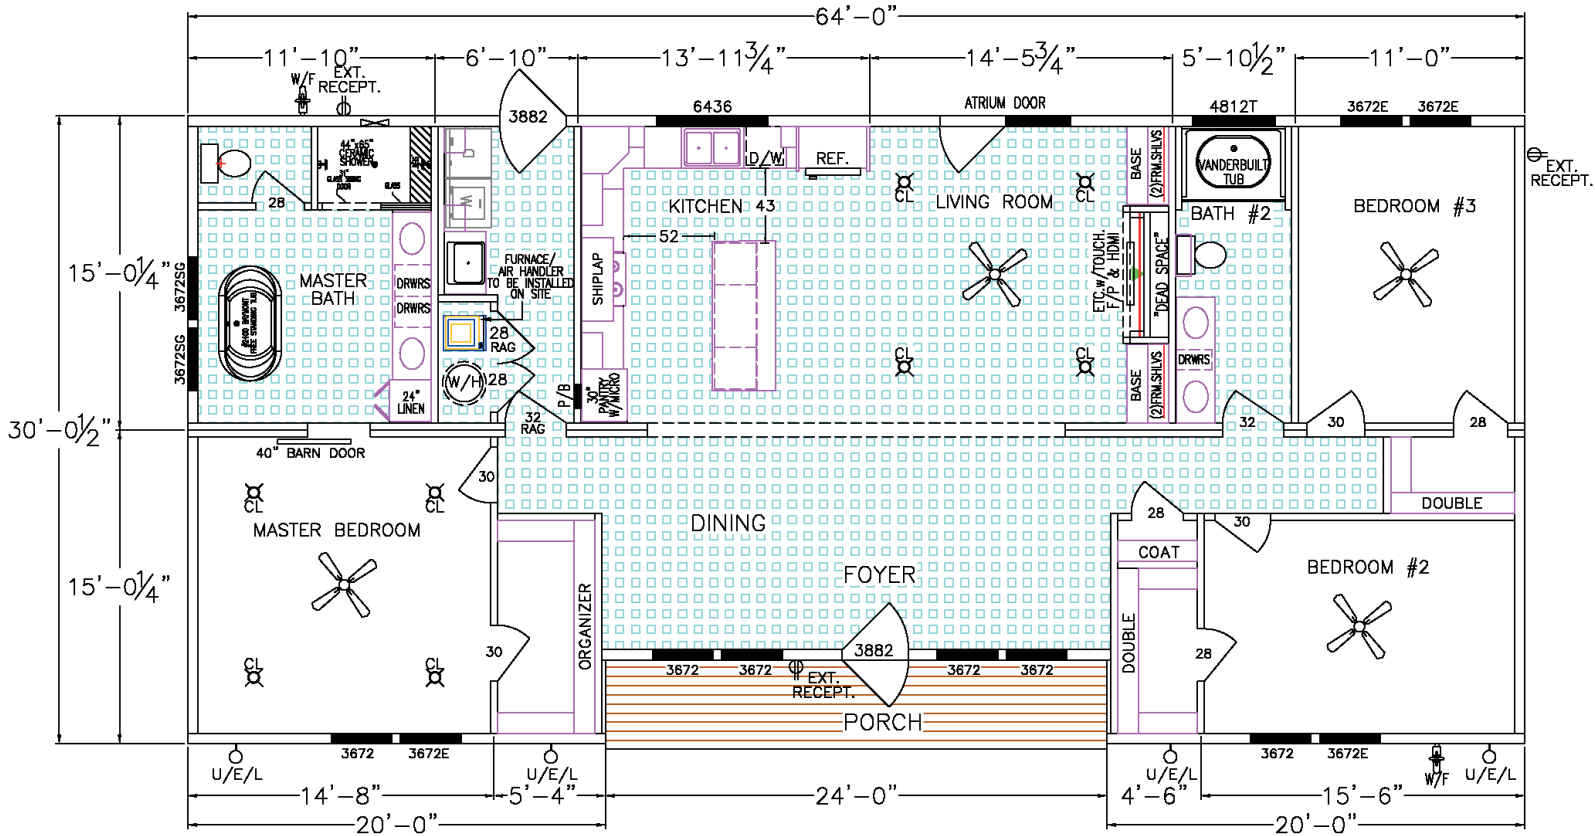

FLORIDA
PRE-FAB HOMES

LIVE YOUR DREAM

THE BRANCH

3 BEDS

2 BATHS

1920 SF

(352) 300-3237