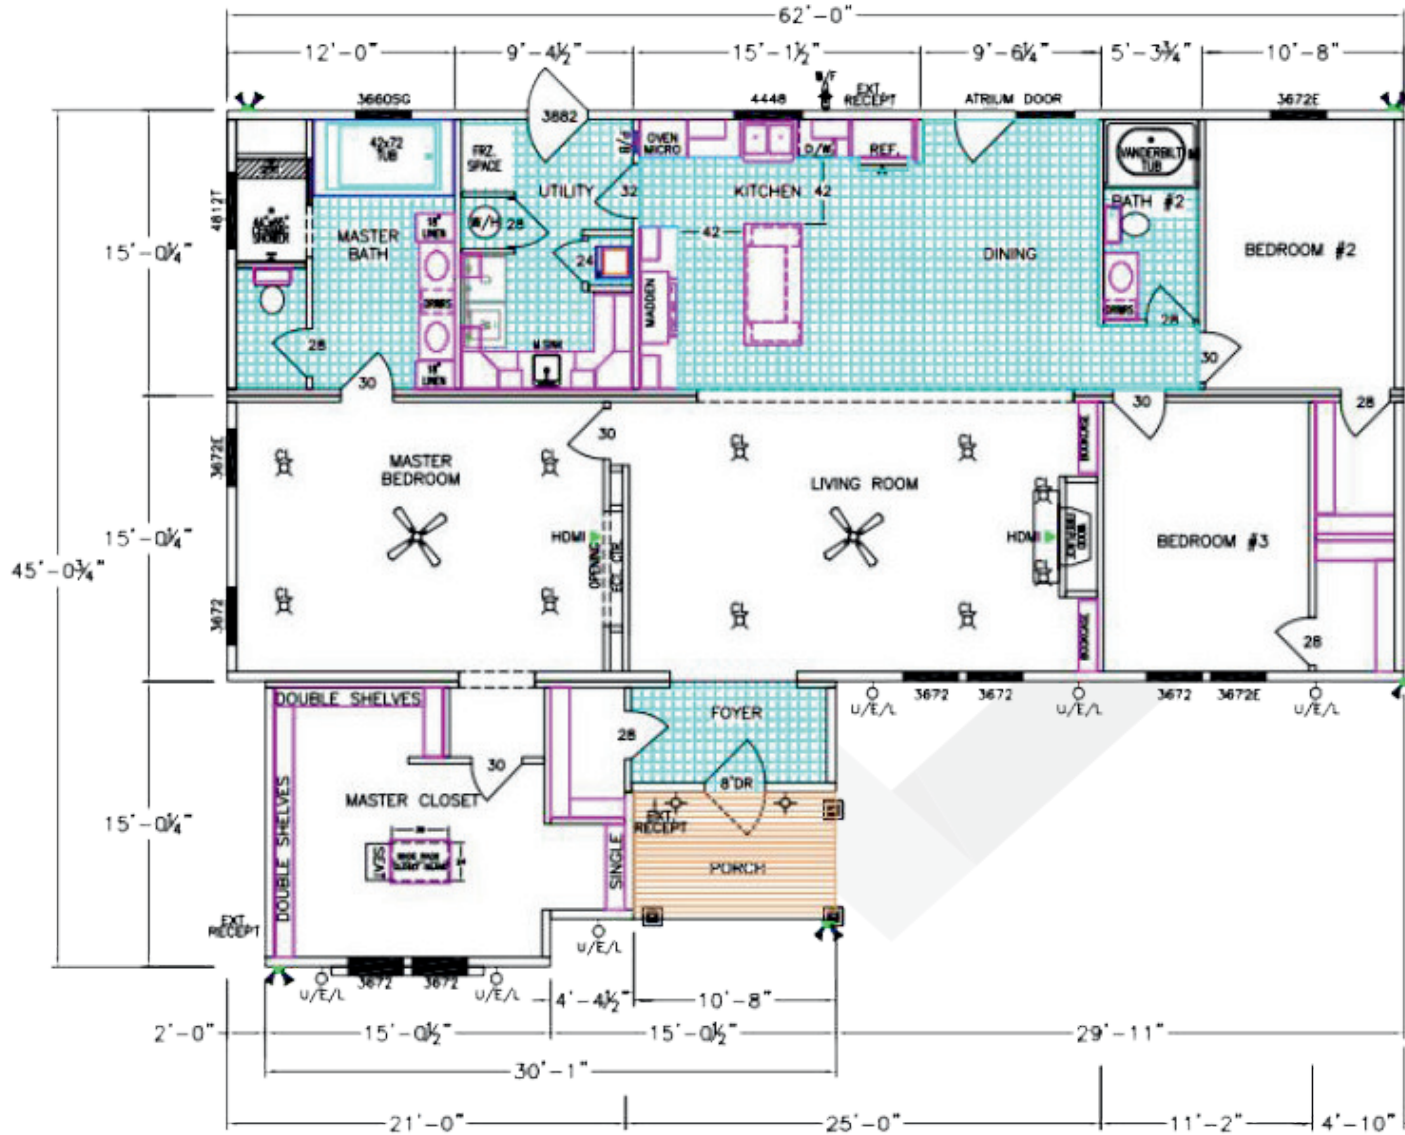

THE ASHLEY

3 BEDS

2 BATHS

1920 SF

(352) 300-3237