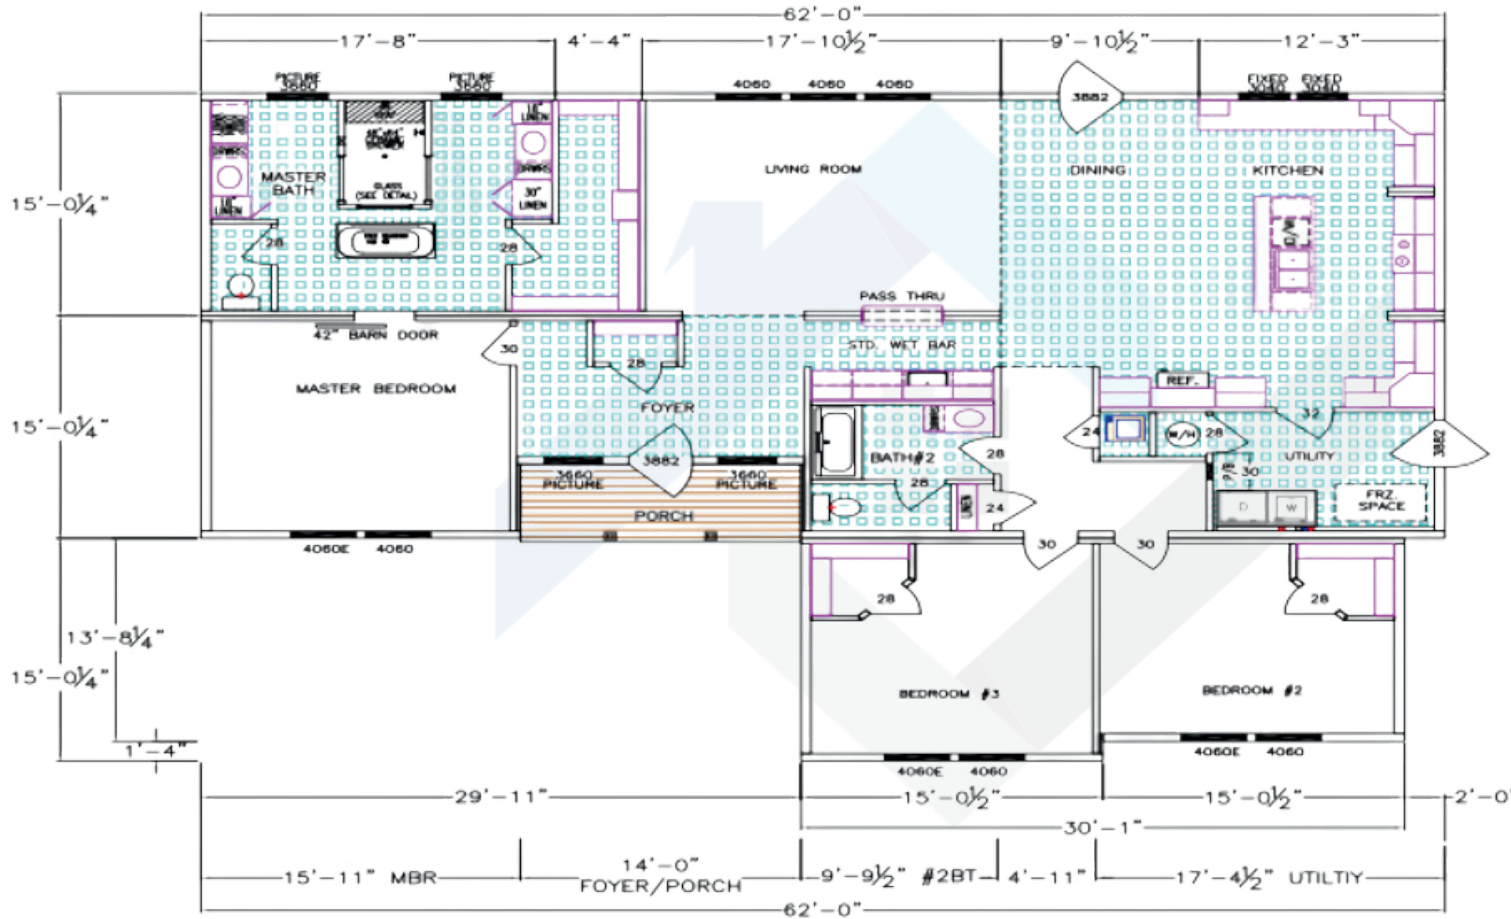

THE VAYDA KATE

3 BEDS

2 BATHS

2790SF

(352) 300-3237