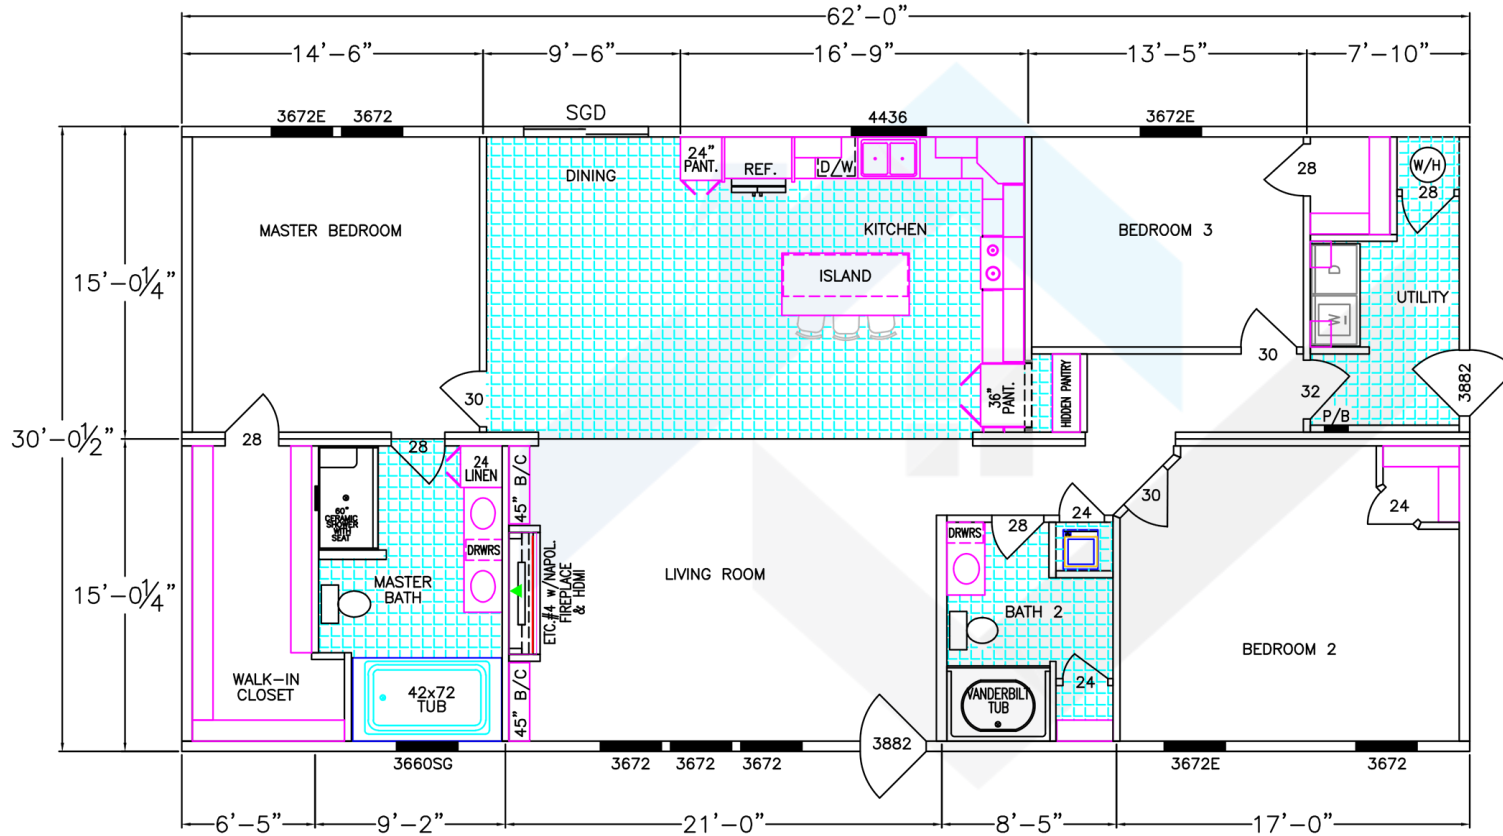

FLORIDA
PRE-FAB MODULAR HOMES
LIVE YOUR DREAM

THE RIVERVIEW

3 BEDS

2 BATHS

1860 SF

**4851 S Pine Ave,
Ocala, FL 34480**

(352) 300-3237