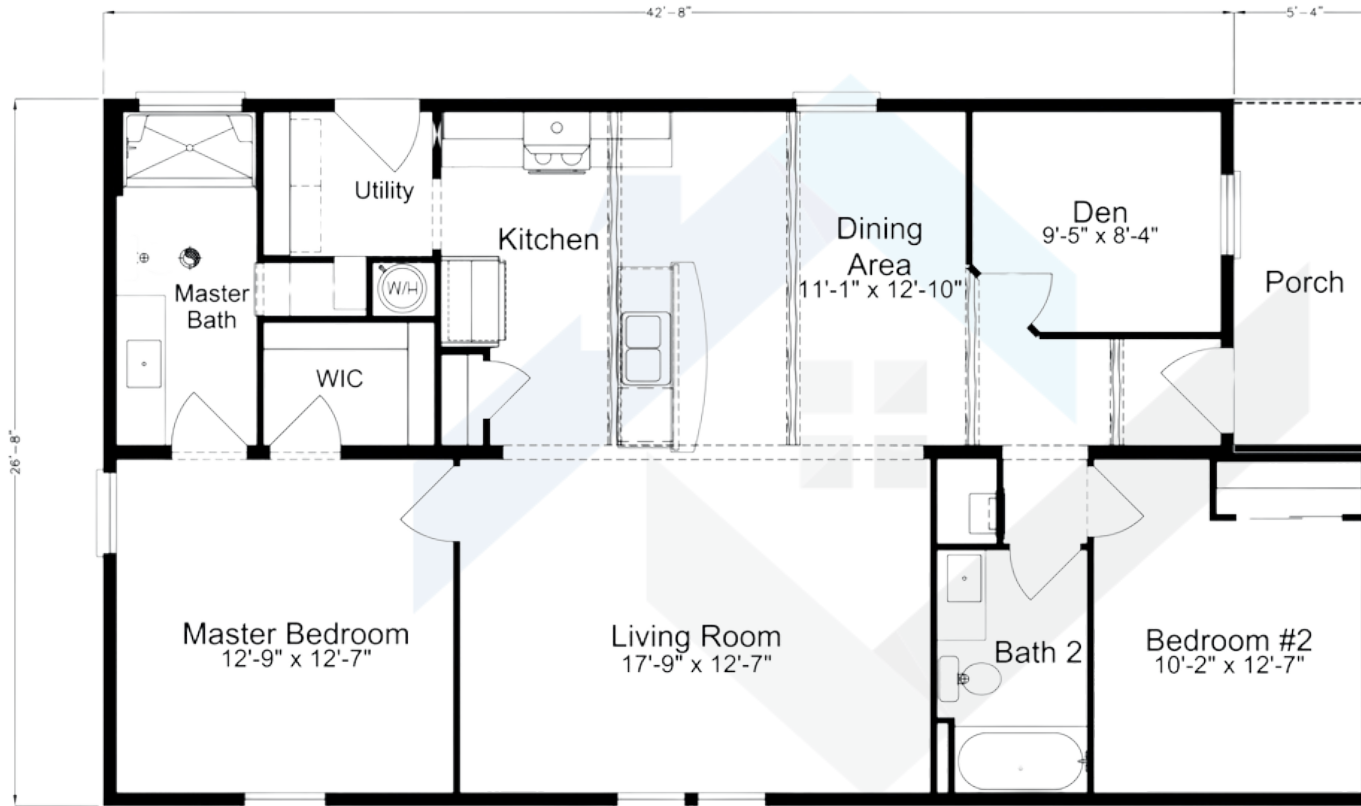

FLORIDA
PRE-FAB MODULAR HOMES
LIVE YOUR DREAM

THE LEVY

2 BEDS

2 BATHS

1200 SF

7265 SW SR 200
Ocala, FL 34476

(352) 300-3237