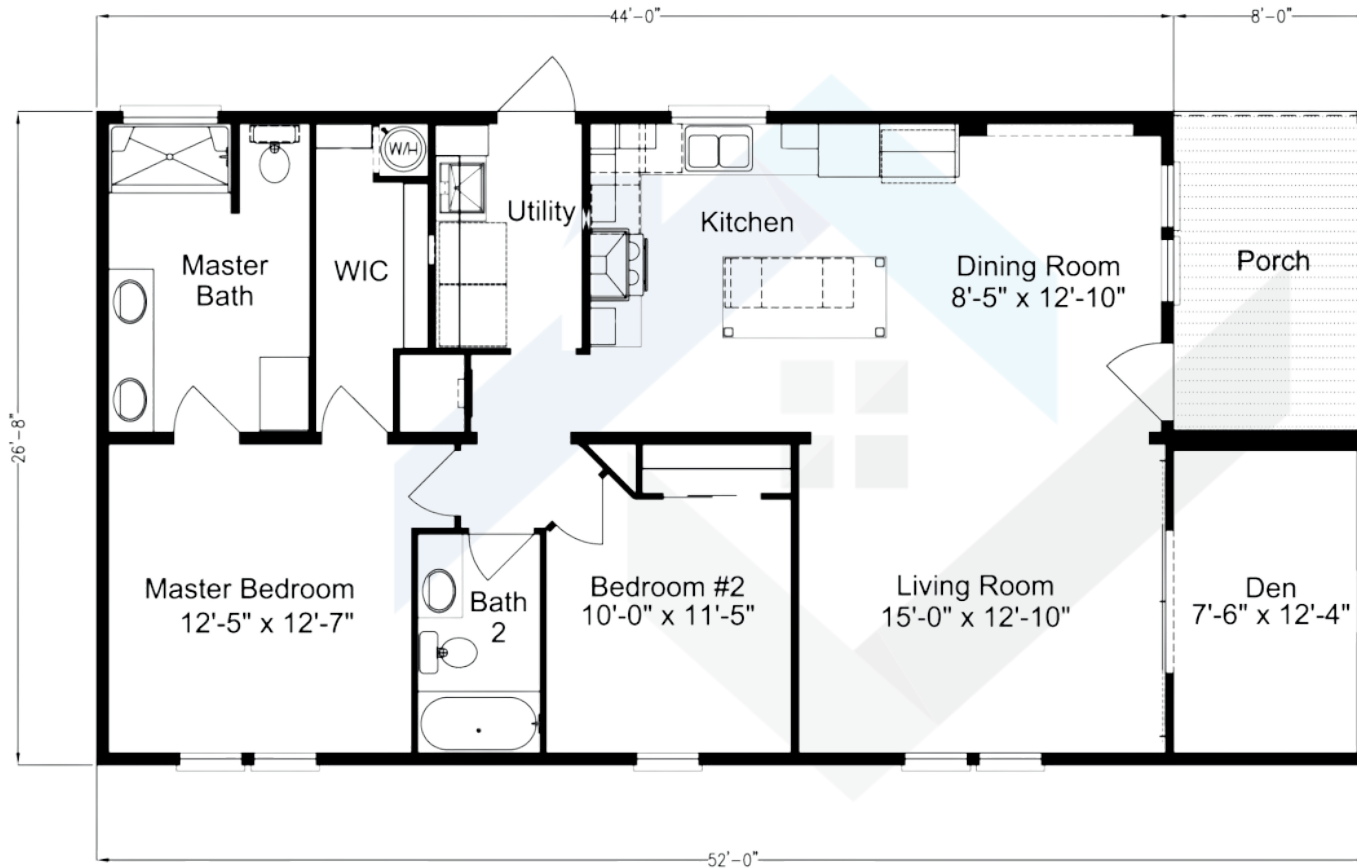

COTTAGE FARMHOUSE

FLORIDA
PRE-FAB MODULAR HOMES
LIVE YOUR DREAM

2 BEDS

2 BATHS

1394 SF

7265 SW SR 200
Ocala, FL 34476

(352) 300-3237